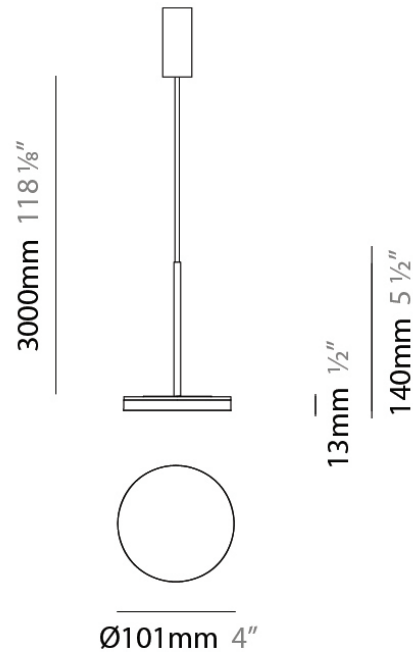

BELLA SUSPENSION

D81668-TIM

PROJECT _____

TYPE _____

NOTES _____

QUANTITY _____

DATE _____

GENERAL

Series: Bella

Brand: Panzeri

Division: Design

Mounting Type: Suspension

Mounting Location: Ceiling

Subcategory: Pendant

PHYSICAL

Diameter (mm): 101

Diameter (in): 4

Height (mm): 13

Height (in): 1/2

Max. Overall Height (mm): 3013

Max. Overall Height (in): 118 5/8

Light Distribution: Indirect

Weight (kg): 0.54501

Weight (lbs): 1.2

Diffuser: Opal - Acrylic

Fixture Material: Aluminum Die Cast

Cable Details: 3000mm / 118 1/8" Cable

ELECTRICAL

Lamp Type: LED

Input Wattage (W): 6.5

Driver Location: Integrated

Input Voltage (V): 120

LED

Number of LEDs: 1

Color Temperature (°K): 2700

Max. Delivered Lumen (lm): 388

Nominal Lumen (lm): 460

CRI: >80 CRI

OPTICAL

RATINGS AND CERTIFICATIONS

Certified By: CSA Certified to UL and CSA Standards

IP rating: IP40